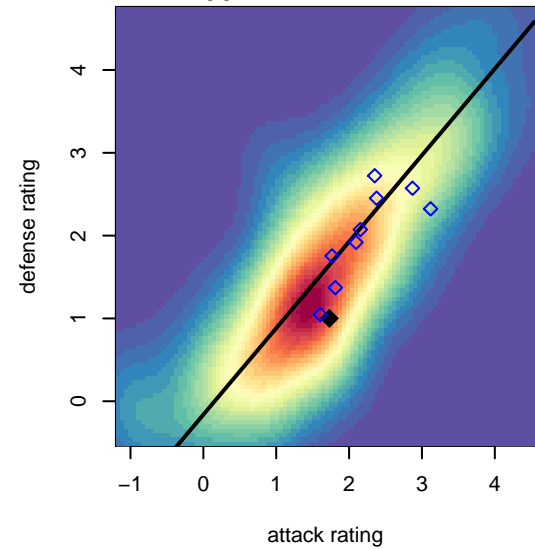

Venues played:
 2014 Clash At the Border Platinum/Gold U15
 2014 Win PSPL WSPL Two U15
 2014 WA Cup GU15 Gold/Platinum U15

TC United Blue G99
 Dots are actual minus expected GF (blue circles) and GA (red triangles).
 Blue line is smoothed change in attack strength. Red is smoothed change in defense strength.

**attack and defense variance (black dot)
relative to other teams
and top 10 in region**

**attack and defense rating
relative to others at age
and all opponents in last 13 months**

**attack and defense rating
relative to others at age
and all opponents in last 13 months**

Performance relative to 13 month average

Performance relative to 13 month average

Distribution of opponents
 Red = Lose zone, Blue = Win zone, Green = Even
 Black line separates win/lose zones

lot. A=Neither has attack advantage, B=Opponent has both attack and defense advantage, C=Opponent has both attack and defense disadvantage, D=Both have