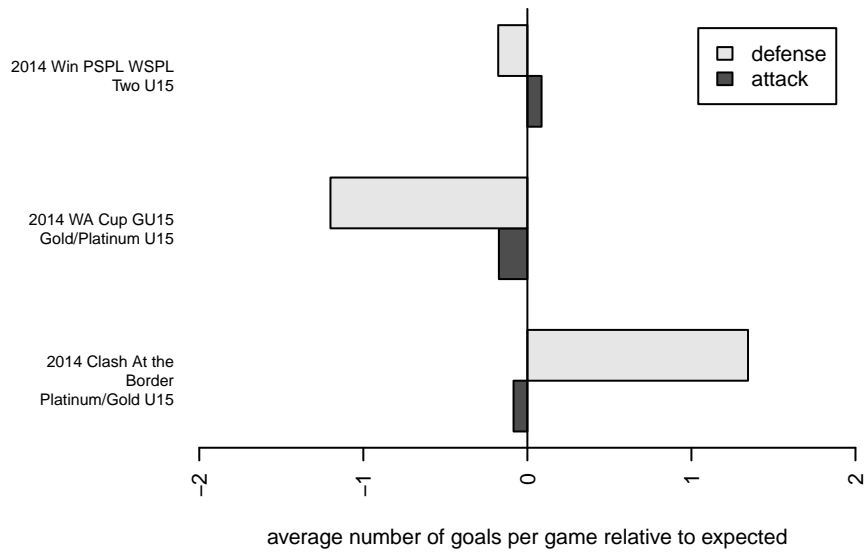

Venues played:
 2014 Clash At the Border Platinum/Gold U15
 2014 Win PSPL WSPL Two U15
 2014 WA Cup GU15 Gold/Platinum U15

TC United Blue G99
 Dots are actual minus expected GF (blue circles) and GA (red triangles).
 Blue line is smoothed change in attack strength. Red is smoothed change in defense strength.

**attack and defense variance (black dot)
relative to other teams
and top 10 in region**

**attack and defense rating
relative to others at age
and all opponents in last 13 months**

**attack and defense rating
relative to others at age
and all opponents in last 13 months**

Performance relative to 13 month average

Performance relative to 13 month average

Distribution of opponents
 Red = Lose zone, Blue = Win zone, Green = Even
 Black line separates win/lose zones

lot. A=Neither has attack advantage, B=Opponent has both attack and defense advantage, C=Opponent has both attack and defense disadvantage, D=Both have