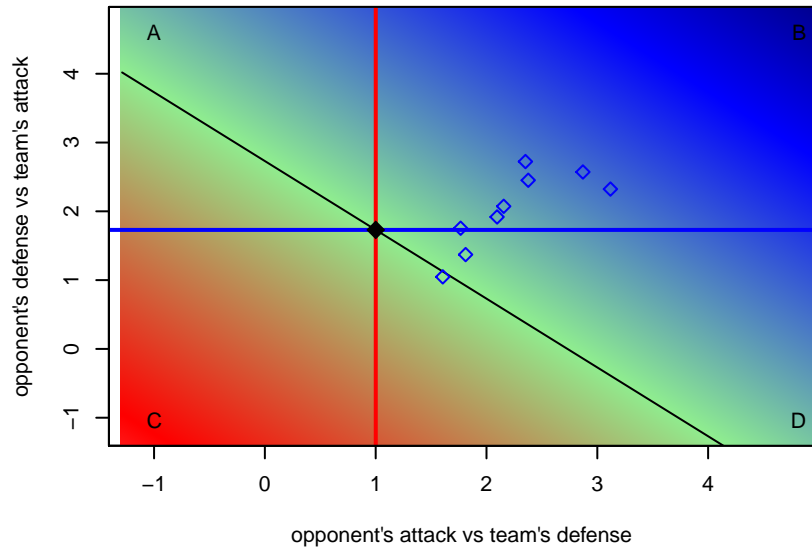

Venues played:
 2014 Clash At the Border Platinum/Gold U15
 2014 Win PSPL WSPL Two U15
 2014 WA Cup GU15 Gold/Platinum U15

TC United Blue G99
 Dots are actual minus expected GF (blue circles) and GA (red triangles).
 Blue line is smoothed change in attack strength. Red is smoothed change in defense strength.

**attack and defense variance (black dot)
relative to other teams
and top 10 in region**

**attack and defense rating
relative to others at age
and all opponents in last 13 months**

**attack and defense rating
relative to others at age
and all opponents in last 13 months**

Performance relative to 13 month average

Performance relative to 13 month average

Distribution of opponents
 Red = Lose zone, Blue = Win zone, Green = Even
 Black line separates win/lose zones

lot. A=Neither has attack advantage, B=Opponent has both attack and defense advantage, C=Opponent has both attack and defense disadvantage, D=Both have