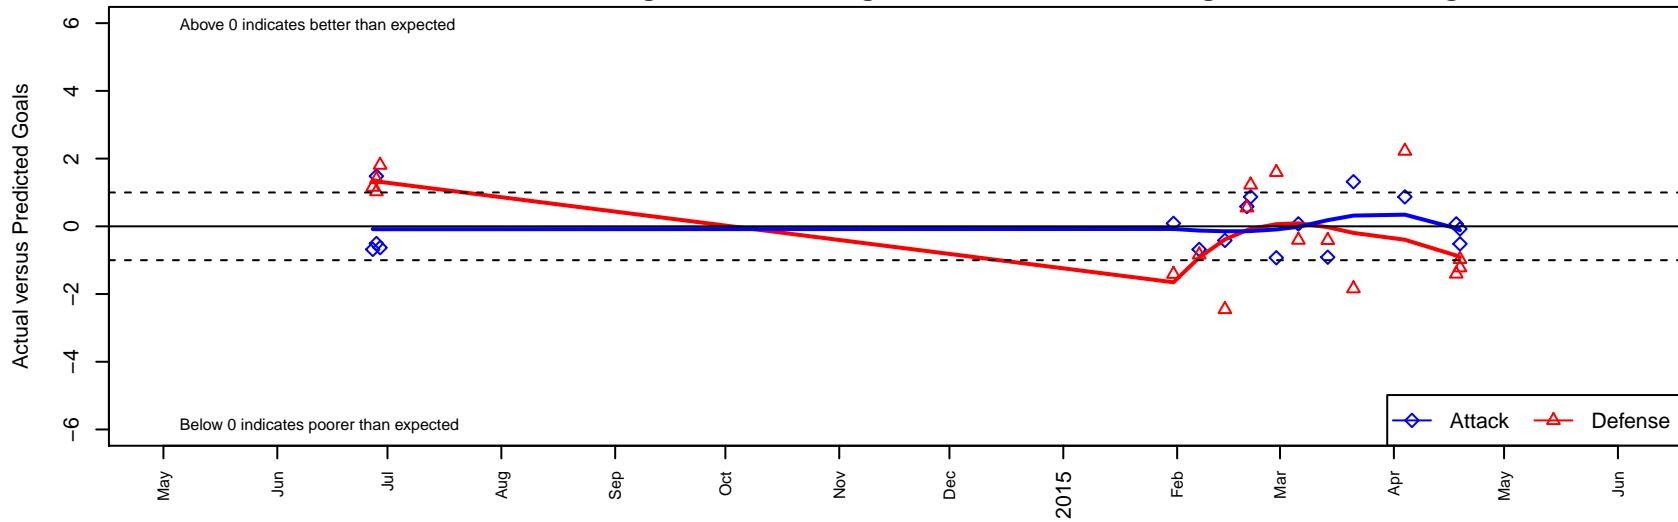

TC United Blue G99

Thurston County United
 Lacey, WA
 G99 total strength=1194
 attack=5.64 defense=2.72
 spr league = Win PSPL WSPL Two U15
 notes= Drees 2013-14

alt names used:
 TC United GU99 Blue – Drees
 TC United G99 Blue–Drees
 TC UNITED G99–DREES ()

Venues played:
 2014 Clash At the Border Platinum/Gold U15
 2014 Win PSPL WSPL Two U15
 2014 WA Cup GU15 Gold/Platinum U15

TC United Blue G99
 Dots are actual minus expected GF (blue circles) and GA (red triangles).
 Blue line is smoothed change in attack strength. Red is smoothed change in defense strength.

**attack and defense variance (black dot)
relative to other teams
and top 10 in region**

**attack and defense rating
relative to others at age
and all opponents in last 13 months**

**attack and defense rating
relative to others at age
and all opponents in last 13 months**

Performance relative to 13 month average

Performance relative to 13 month average

Distribution of opponents
 Red = Lose zone, Blue = Win zone, Green = Even
 Black line separates win/lose zones

lot. A=Neither has attack advantage, B=Opponent has both attack and defense advantage, C=Opponent has both attack and defense disadvantage, D=Both have